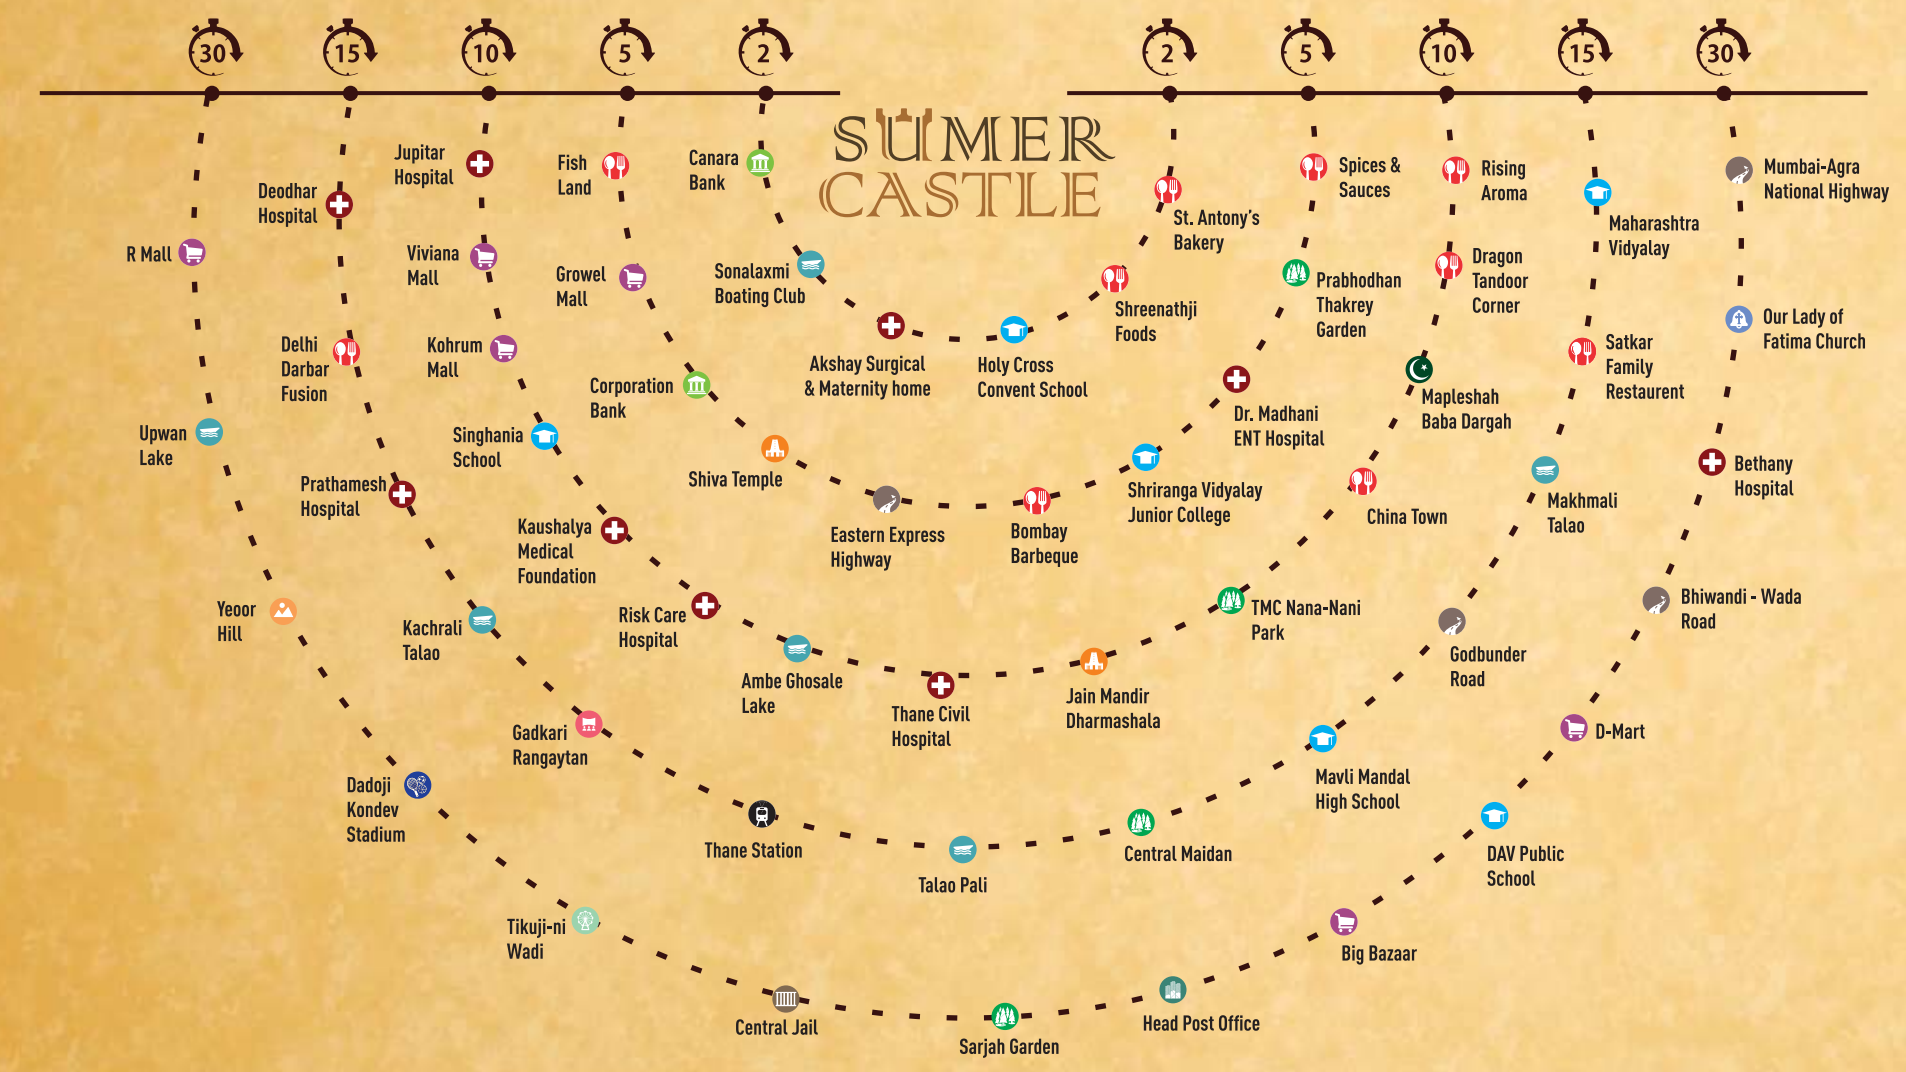

### **Bungalow 2**

## Thane's Most Premium Locale

Sumer Castle's location is central to Thane City as it has easy access to the Eastern Express Highway and the Western Express Highway via Ghobunder Road.

- Thane Railway Station is just a 10 mins drive away.
- 5 mins from Eastern Express Highway.
- Easy access to Talav Pali and Anthony's Bakery.
- 5 mins from Viviana mall and Jupiter hospital and 2 mins from Holy Cross School.
- Other malls such as Rmall and Big Mall are just a short drive away.
- There are many shops and restaurants adjacent to the society for all your day to day needs.

## Location & Connectivity